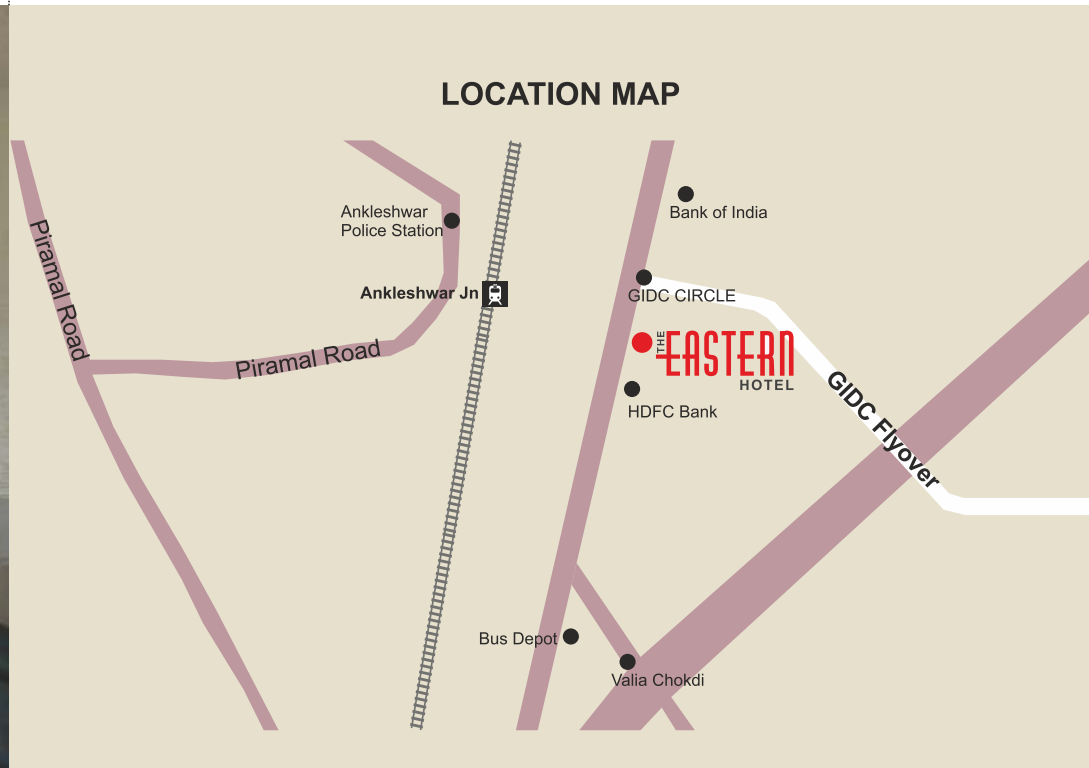

FINE DINING OPTIONS

Enjoy a variety of delicacies from a spread of North Indian, South Indian to a sumptuous Thali only at Sara Sagar – The Pure Veg Restaurant. The menu ranges from succulent paneer tikkas to crispy dosas, the choice of menu is endless. This restaurant is open for both, our resident guests as well as walk-ins.